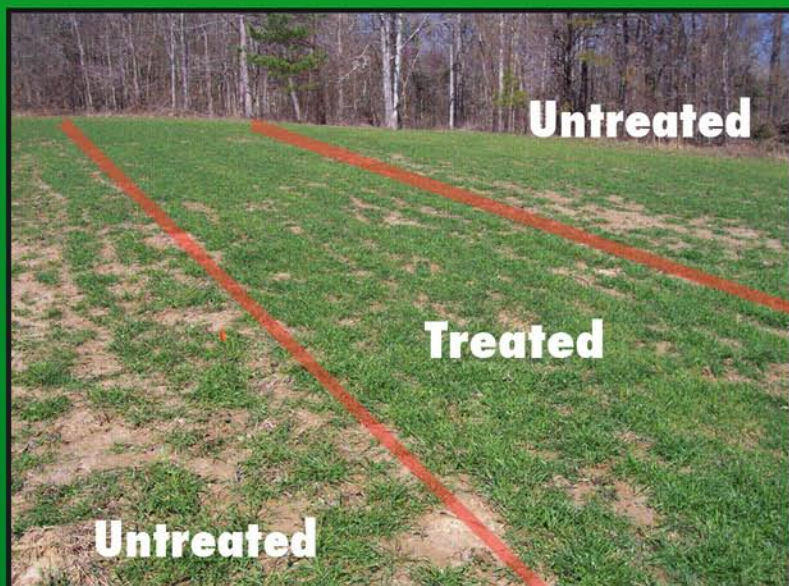

SEED COAT™

Works On ALL Seed!

**DeltAg Seed Coat Test Plot: Photo March 25, 2006:
Planted September, 2005 in drought conditions.
First Substantial rains received after December 15th
in Cold Weather.**

Dry Formula

Simple to Use

What is *DeltAg Seed Coat* ?

This biostimulant product is a dry seed treatment, designed to enhance **SEED** performance.

Seed Coat contains a proprietary chemistry from *DeltAg* that has been proven for many years to enhance emergence, grow off, and survival.

Seed Coat is designed to help establish a healthier stand in your food plot or garden, regardless of weather conditions.

Seed Coat contains a proprietary organic complexer, and specific amino acid, vitamin and enzyme chemistry to aid in seedling vigor and grow off.

Available in:
Four Oz. Pouch
Three Lb. Pail (with 4 Oz. scoop)
12.5 Lb Pail (with 4 Oz. scoop)

1. Sprinkle

2. Stir

3. Pour

4. Plant

The Forage Maker System
Over a Million Acres Treated Yearly

877-594-1500
www.deltagwildlife.com